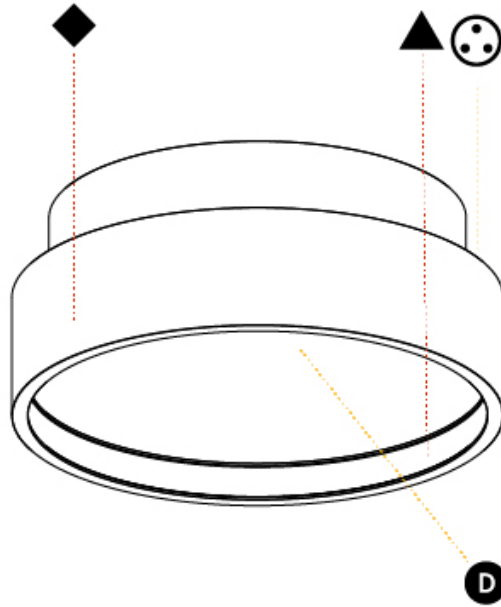

SIGN DIVA KORONA SURFACE

A3D095-

PROJECT	_____
TYPE	_____
SPECIFIER	_____
QUANTITY	_____
DATE	_____