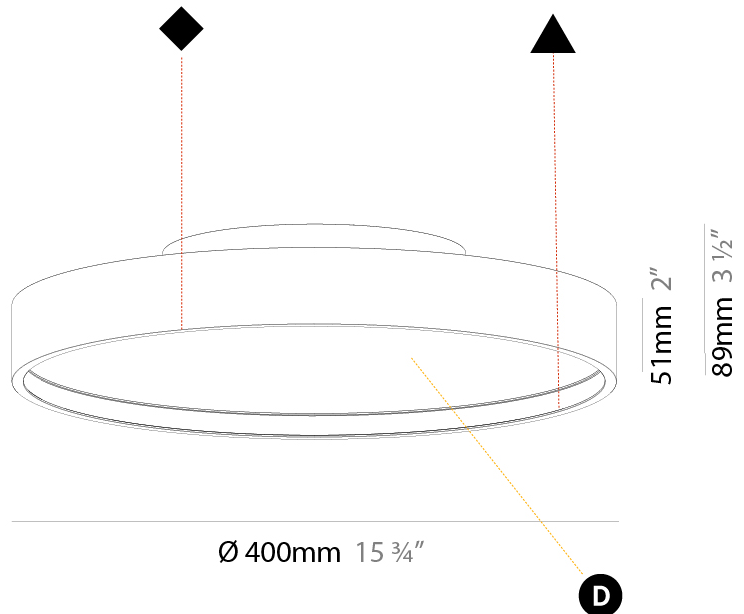

1. To build a product code in our configurator select the specify button on the base model # product page
2. To build a manual product code on this datasheet choose from the options listed below in blue font and add the suffix to the base model #

GENERAL

Series: Sign Diva
Subseries: Sign Diva Korona
Brand: Prolicht
Division: Architectural
Mounting Type: Surface
Mounting Location: Ceiling
Subcategory: Ambient

PHYSICAL

Shape: Round
Diameter (mm): 400
Diameter (in): 15 3/4
Height (mm): 89
Height (in): 3 1/2
Light Distribution: Direct
Weight (kg): 2.636
Weight (lbs): 5.811

Diffuser: [PMMA - Opal/Micro-Prism/Sparkling Secret/Vintage Industrial](#)
Fixture Finish: [SSR / BKV / CWI / CRY / HAB / UFT / ITA / RUA / FTG / MYG / LOD / PUS / FRO / FUP / KIA / POP / BLS / SPG / MEY / GOH / GUM / CHC / COM / ABZ / JAG / OBR / MOS / ROR](#)
Fixture Material: [Extruded Aluminum / Steel](#)

ELECTRICAL

Lamp Type: LED (Zhaga Standard)
Input Wattage (W): 19.8
Total Output Wattage (W): 16
Dimming: [Tri-Mode (Non-Dimming and Phase Dimming (120Vac only) and 0-10V Dimming)](#)
Driver Included: Yes
Driver Location: Integrated
Driver Type: Constant Current - Universal
Driver Class: Class 2
Input Voltage (V): 120 - 277
Constant Current (MA): 500

LED

Color Temperature (°K): [3000 / 3500 / 4000](#)
Max. Delivered Lumen (lm): 2260 / 2293 / 2340
CRI: >90 CRI
Lamp Life (hrs): 50000

OPTICAL

RATINGS AND CERTIFICATIONS

Certified By: Certified for North American Standards
IP rating: IP20