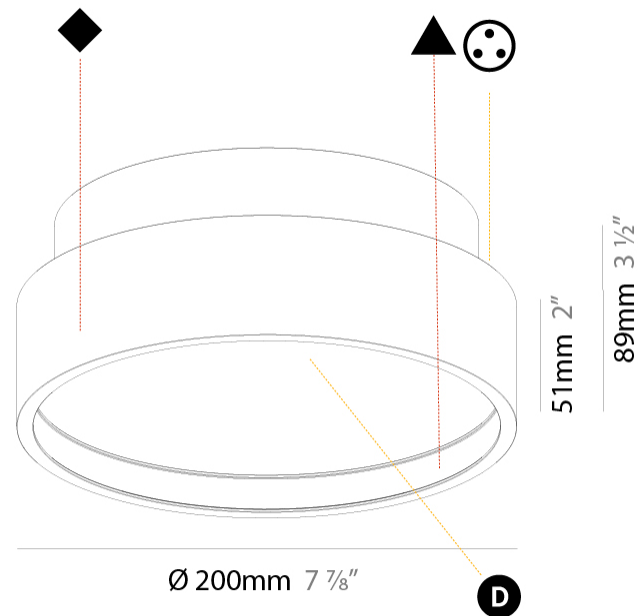

GENERAL

Series: Sign Diva
Subseries: Sign Diva Korona
Partner: Prolicht
Division: Architectural
Installation: Surface
Product Type: Ceiling Surface
Mounting Location: Ceiling
Light Distribution: Direct / Indirect

PHYSICAL

Shape: Round
Diameter (mm): 200
Diameter (in): 7 7/8
Height (mm): 89
Height (in): 3 1/2
Weight (kg): 1.261
Weight (lbs): 2.78
Diffuser: Direct - PMMA - Opal/Micro-Prism/Sparkling Secret/Vintage Industrial / Indirect - White/Yellow/Orange/Red/Blue/Green
Fixture Finish: SSR / BKV / CWI / CRY / HAB / UFT / ITA / RUA / FTG / MYG / LOD / PUS / FRO / FUP / KIA / POP / BLS / SPG / MEY / GOH / CHC / COM / ABZ / JAG / OBR / MOS / ROR
Fixture Material: PMMA / Extruded Aluminum / Steel

ELECTRICAL

Lamp Type: LED (Zhaga Standard)
Input Wattage (W): 12.1
Total Output Wattage (W): 11
Dimming: Tri-Mode (Non-Dimming and Phase Dimming (120Vac only) and 0-10V Dimming)
Driver Included: Yes
Driver Location: Integrated
Driver Type: Constant Current - Universal
Driver Class: Class 2
Input Voltage (V): 120 - 277
Constant Current (MA): 350

LED

Color Temperature (°K): 3000 / 3500 / 4000
Max. Delivered Lumen (lm): 1100 / 1117 / 1140
CRI: >90 CRI
Lamp Life (hrs): 50000

OPTICAL

RATINGS AND CERTIFICATIONS

Certified By: Certified for North American Standards
IP rating: IP20

PROJECT
TYPE
SPECIFIER
QUANTITY
DATE