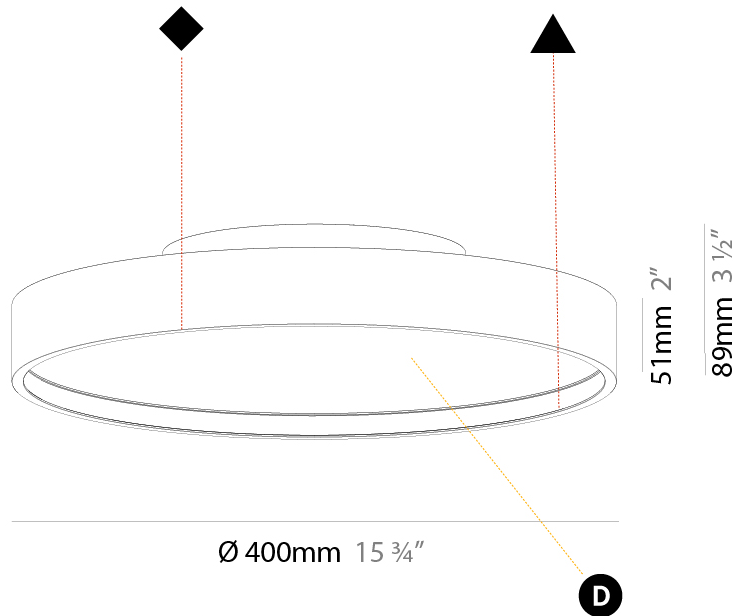

GENERAL

Series: Sign Diva
Subseries: Sign Diva Korona
Partner: Prolicht
Division: Architectural
Installation: Surface
Product Type: Ceiling Surface
Mounting Location: Ceiling
Light Distribution: Direct

PHYSICAL

Shape: Round
Diameter (mm): 400
Diameter (in): 15 3/4
Height (mm): 89
Height (in): 3 1/2
Weight (kg): 2.636
Weight (lbs): 5.811
Diffuser: PMMA - Opal/Micro-Prism/Sparkling Secret/Vintage Industrial
Fixture Finish: SSR / BKV / CWI / CRY / HAB / UFT / ITA / RUA / FTG / MYG / LOD / PUS / FRO / FUP / KIA / POP / BLS / SPG / MEY / GOH / CHC / COM / ABZ / JAG / OBR / MOS / ROR
Fixture Material: PMMA / Extruded Aluminum / Steel

ELECTRICAL

Lamp Type: LED (Zhaga Standard)
Input Wattage (W): 19.8
Total Output Wattage (W): 16
Dimming: Tri-Mode (Non-Dimming and Phase Dimming (120Vac only) and 0-10V Dimming)
Driver Included: Yes
Driver Location: Integrated
Driver Type: Constant Current - Universal
Driver Class: Class 2
Input Voltage (V): 120 - 277
Constant Current (MA): 500

LED

Color Temperature (°K): 3000 / 3500 / 4000
Max. Delivered Lumen (lm): 2260 / 2293 / 2340
CRI: >90 CRI
Lamp Life (hrs): 50000

OPTICAL

RATINGS AND CERTIFICATIONS

Certified By: Certified for North American Standards
IP rating: IP20